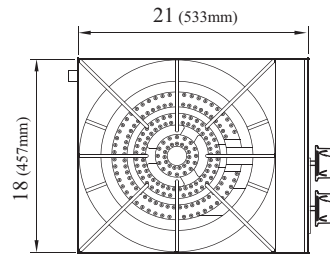

Heavy Duty Stock Pot Stoves

Model : TASP-18 / TASP-18S

GAS DATA	TASP-18	TASP-18S
Gas Type	NAT/LP Convertible	NAT/LP Convertible
Gas Connection	3/4"	3/4"
Regulator	3/4"	3/4"
Gas Pressure	NAT : 5W.C" / LP : 10W.C"	NAT : 5W.C" / LP : 10W.C"
BTU	79,000	79,000
SHIPPING DATA		
Class	70	70
Length (in.)	18 (457mm)	18 (457mm)
Depth (in.)*	21 (533mm)	21 (533mm)
Height (in.)	24 (610mm)	18 (457mm)
Shipping Weight (lbs.)	111	106

Design and specifications subject to change without notice.

Actual shipping weight may differ due to extra packing materials for product protection.

* Depth does not include 3/4" for rear gas connection and 2" for control knob.

■ WARRANTY : 1 Year Parts and Labor Warranty

(unit : inch) **PLAN VIEW**

TOP VIEW