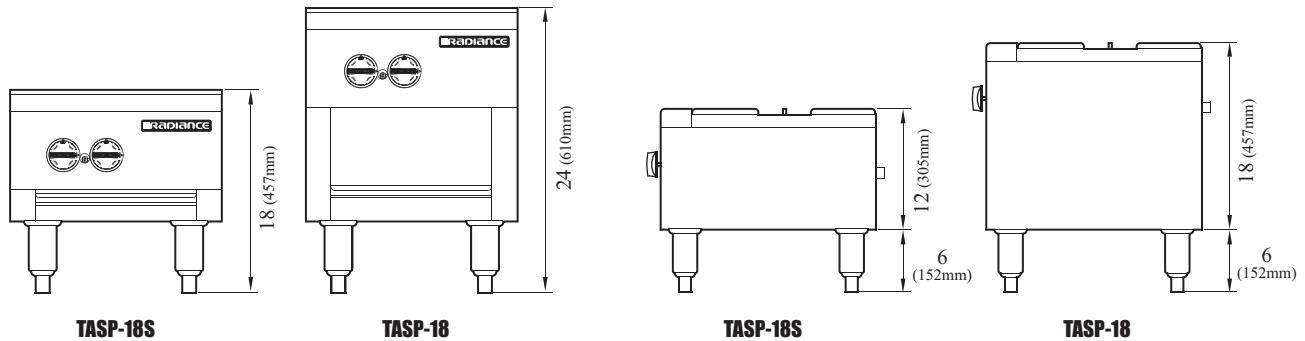

FRONT VIEW

SIDE VIEW

Ver.201601

- Turbo Air : 800-627-0032 ■ GK : 800-500-3519
- Warranty : 800-381-7770 ■ AC : 888-900-1002

REFRIGERATOR MANUFACTURER
Turbo air

GERMAN KNIFE

RADIANCE

GREEN WORLD

AIR CONDITIONER MANUFACTURER
Turbo air